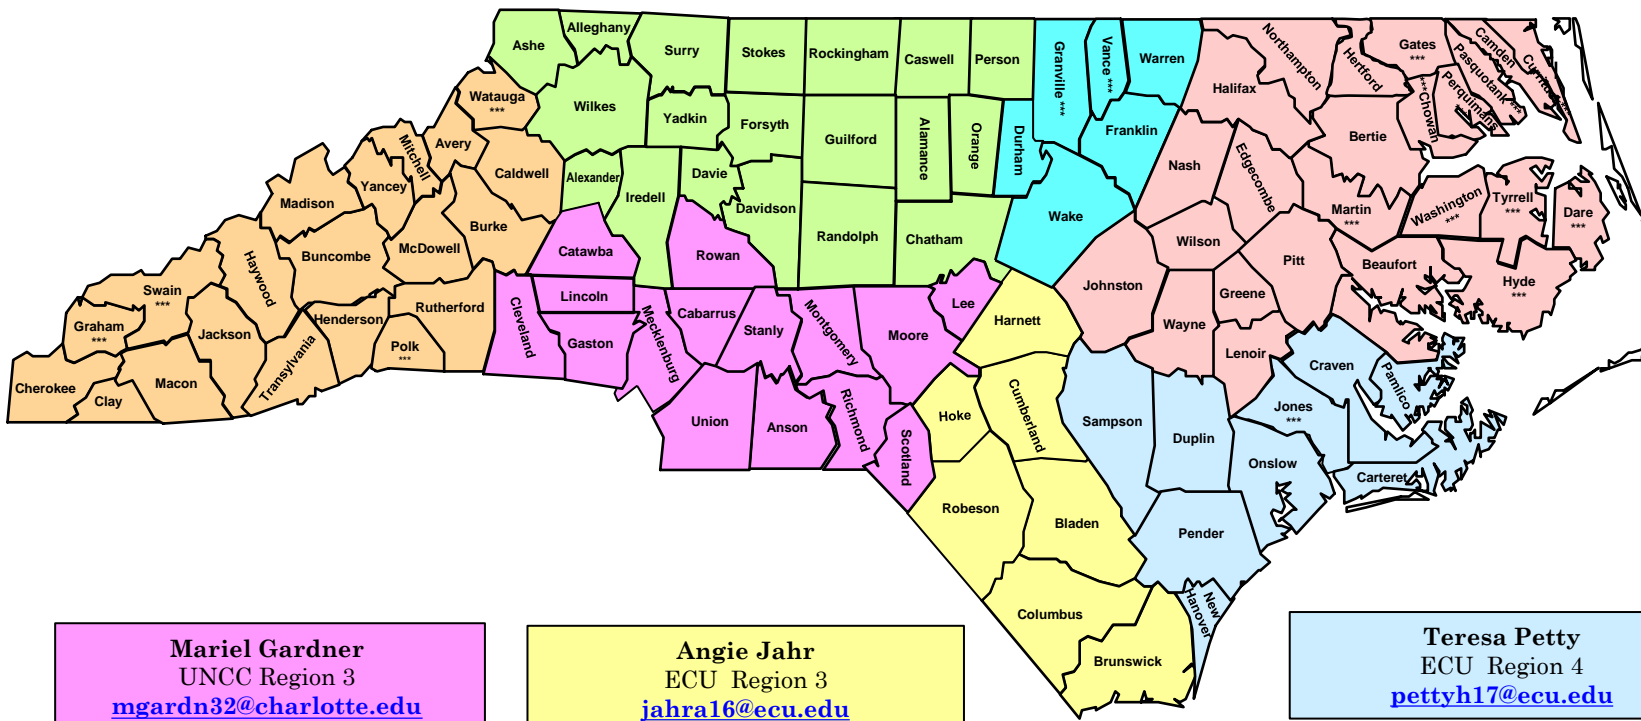

**DIVISION OF CHILD DEVELOPMENT AND EARLY EDUCATION
EARLY EDUCATION BRANCH - NC PRE-K PROGRAM
EARLY EDUCATOR SUPPORT UNIT**

VACANT, Manager, EES Unit & EES Field Services – tamiah.pittman@dhhs.nc.gov (interim)

Mistie Reising-Cogbill
UNCC Region 1
mreising@charlotte.edu

Tara Kidroske
UNCC Region 2
tkidrosk@charlotte.edu

Tracey-Lee Drummond-Lucas
ECU Region 1
drummondlucast17@ecu.edu

Sarah Vaughn
ECU Region 2
vaughns18@ecu.edu

Maribel Gardner
UNCC Region 3
mgardn32@charlotte.edu

Angie Jahr
ECU Region 3
jahra16@ecu.edu

Teresa Petty
ECU Region 4
pettyh17@ecu.edu

EES Office at UNC Charlotte

Lead Investigator - Dr. Richard Lambert
Project Lead Coordinator – Stephanie Bridges
Administrative Support – Rhonda Mobley

EES Office at East Carolina University

Lead Investigator – Dr. Archana (Anu) V. Hedge
Project Lead Coordinator – Jennifer Whited
Administrative Support - Lisa Phelps

*** = counties that do not have NC Pre-K non-public classrooms, public only
Revised February 2024